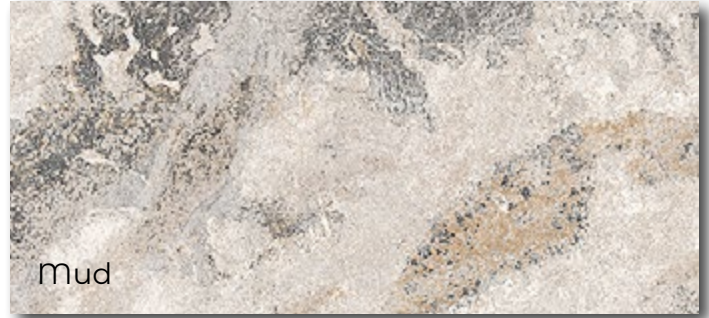

METASTONE

A porcelain stoneware collection that reinterprets the essence of stone. Available in four striking colors: Mud, Fog, Sunset and Night—Metastone features intense shading and intricate graphic details, creating a captivating play of light and shadow that invites exploration.

GLAZED PORCELAIN

12"x24" - Matte (Rectified)

Fog, Mud & Night also available in a 24x48 size.

TRIMS

Contact your local sales rep for trim solutions.

TECHNICAL

RESULTS CONFORM	
DCOF AcuTest	≥ 0.42
Breaking Strength	ASTM C648
Stain Resistance	ASTM C1378
Chemical Resistance	ASTM C650
Water Absorption	ASTM C373
Frost Resistance	ASTM 1026
Abrasion Rating	PEI 5

SHADE VARIATION