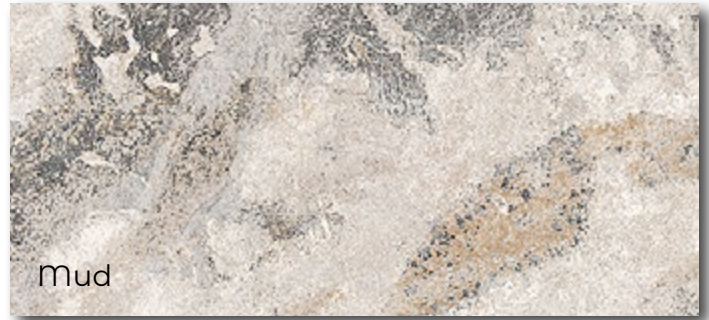

METASTONE

A porcelain stoneware collection that reinterprets the essence of stone. Available in four striking colors: Mud, Fog, Sunset and Night—Metastone features intense shading and intricate graphic details, creating a captivating play of light and shadow that invites exploration.

GLAZED PORCELAIN

12"x24" - Matte (Rectified)

Fog, Mud & Night also available in a 24x48 size.

TRIMS

Contact your local sales rep for trim solutions.

TECHNICAL

RESULTS CONFORM	
DCOF AcuTest	≥ 0.42
Breaking Strength	ASTM C648
Stain Resistance	ASTM C1378
Chemical Resistance	ASTM C650
Water Absorption	ASTM C373
Frost Resistance	ASTM 1026
Abrasion Rating	PEI 5

SHADE VARIATION