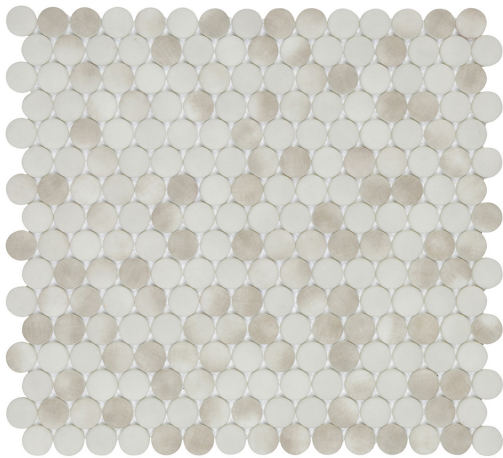

EMERSYN LANE

Durable recycled glass are just one of the many benefits to these neutral penny round mosaic tiles. Infuse your space with these classics.

RECYCLED GLASS MOSAIC

.75" Penny Round - Matte (Sheet Size: 11.41" x 12.40")

Fawn Fibre - 1ELAFAWROUM

Rockwell Twill - 1ELAROCROUM

Terrace Tweed - 1ELATERROUM

Nitelite Linen - 1ELANITROUM

	Interior Wall	Interior Floor	Backsplash	Shower Floors	Wet Areas	Fireplace Surround
1ELAFAWROUM	✓	✓	✓	✓	✓	✓
1ELATERROUM	✓	✓	✓	✓	✓	✓
1ELANITROUM	✓	✓	✓	✓	✓	✓
1ELAROCROUM	✓	✓	✓	✓	✓	✓

SHADE VARIATION