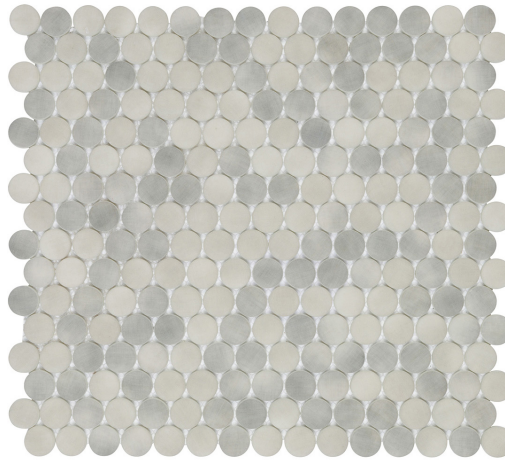

EMERSYN LANE

Durable recycled glass are just one of the many benefits to these neutral penny round mosaic tiles. Infuse your space with these classics.

RECYCLED GLASS MOSAIC

.75" Penny Round - Matte (Sheet Size: 11.41" x 12.40")

Fawn Fibre - 1ELAFAWROUM

Rockwell Twill - 1ELAROCROUM

Terrace Tweed - 1ELATERROUM

Nitelite Linen - 1ELANITROUM

	Interior Wall	Interior Floor	Backsplash	Shower Floors	Wet Areas	Fireplace Surround
1ELAFAWROUM	✓	✓	✓	✓	✓	✓
1ELATERROUM	✓	✓	✓	✓	✓	✓
1ELANITROUM	✓	✓	✓	✓	✓	✓
1ELAROCROUM	✓	✓	✓	✓	✓	✓

SHADE VARIATION