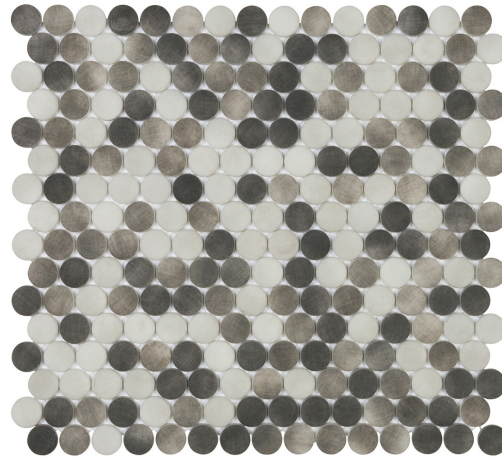

EMERSYN LANE

Durable recycled glass are just one of the many benefits to these neutral penny round mosaic tiles. Infuse your space with these classics.

RECYCLED GLASS MOSAIC

.75" Penny Round - Matte (Sheet Size: 11.41" x 12.40")

Fawn Fibre - 1ELAFAWROUM

Rockwell Twill - 1ELAROCROUM

Terrace Tweed - 1ELATERROUM

Nitelite Linen - 1ELANITROUM

	Interior Wall	Interior Floor	Backsplash	Shower Floors	Wet Areas	Fireplace Surround
1ELAFAWROUM	✓	✓	✓	✓	✓	✓
1ELATERROUM	✓	✓	✓	✓	✓	✓
1ELANITROUM	✓	✓	✓	✓	✓	✓
1ELAROCROUM	✓	✓	✓	✓	✓	✓

SHADE VARIATION