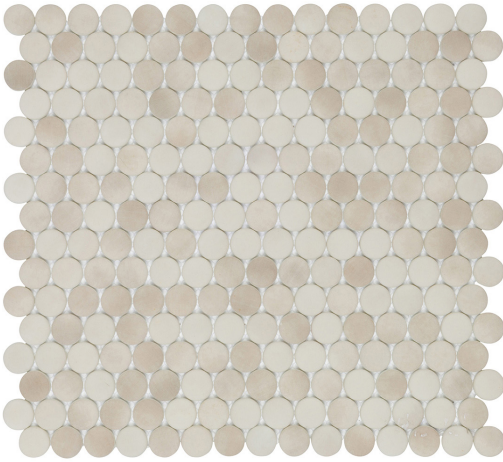

EMERSYN LANE

Durable recycled glass are just one of the many benefits to these neutral penny round mosaic tiles. Infuse your space with these classics.

RECYCLED GLASS MOSAIC

.75" Penny Round - Matte (Sheet Size: 11.41" x 12.40")

Fawn Fibre - 1ELAFAWROUM

Rockwell Twill - 1ELAROCROUM

Terrace Tweed - 1ELATERROUM

Nitelite Linen - 1ELANITROUM

	Interior Wall	Interior Floor	Backsplash	Shower Floors	Wet Areas	Fireplace Surround
1ELAFAWROUM	✓	✓	✓	✓	✓	✓
1ELATERROUM	✓	✓	✓	✓	✓	✓
1ELANITROUM	✓	✓	✓	✓	✓	✓
1ELAROCROUM	✓	✓	✓	✓	✓	✓

SHADE VARIATION