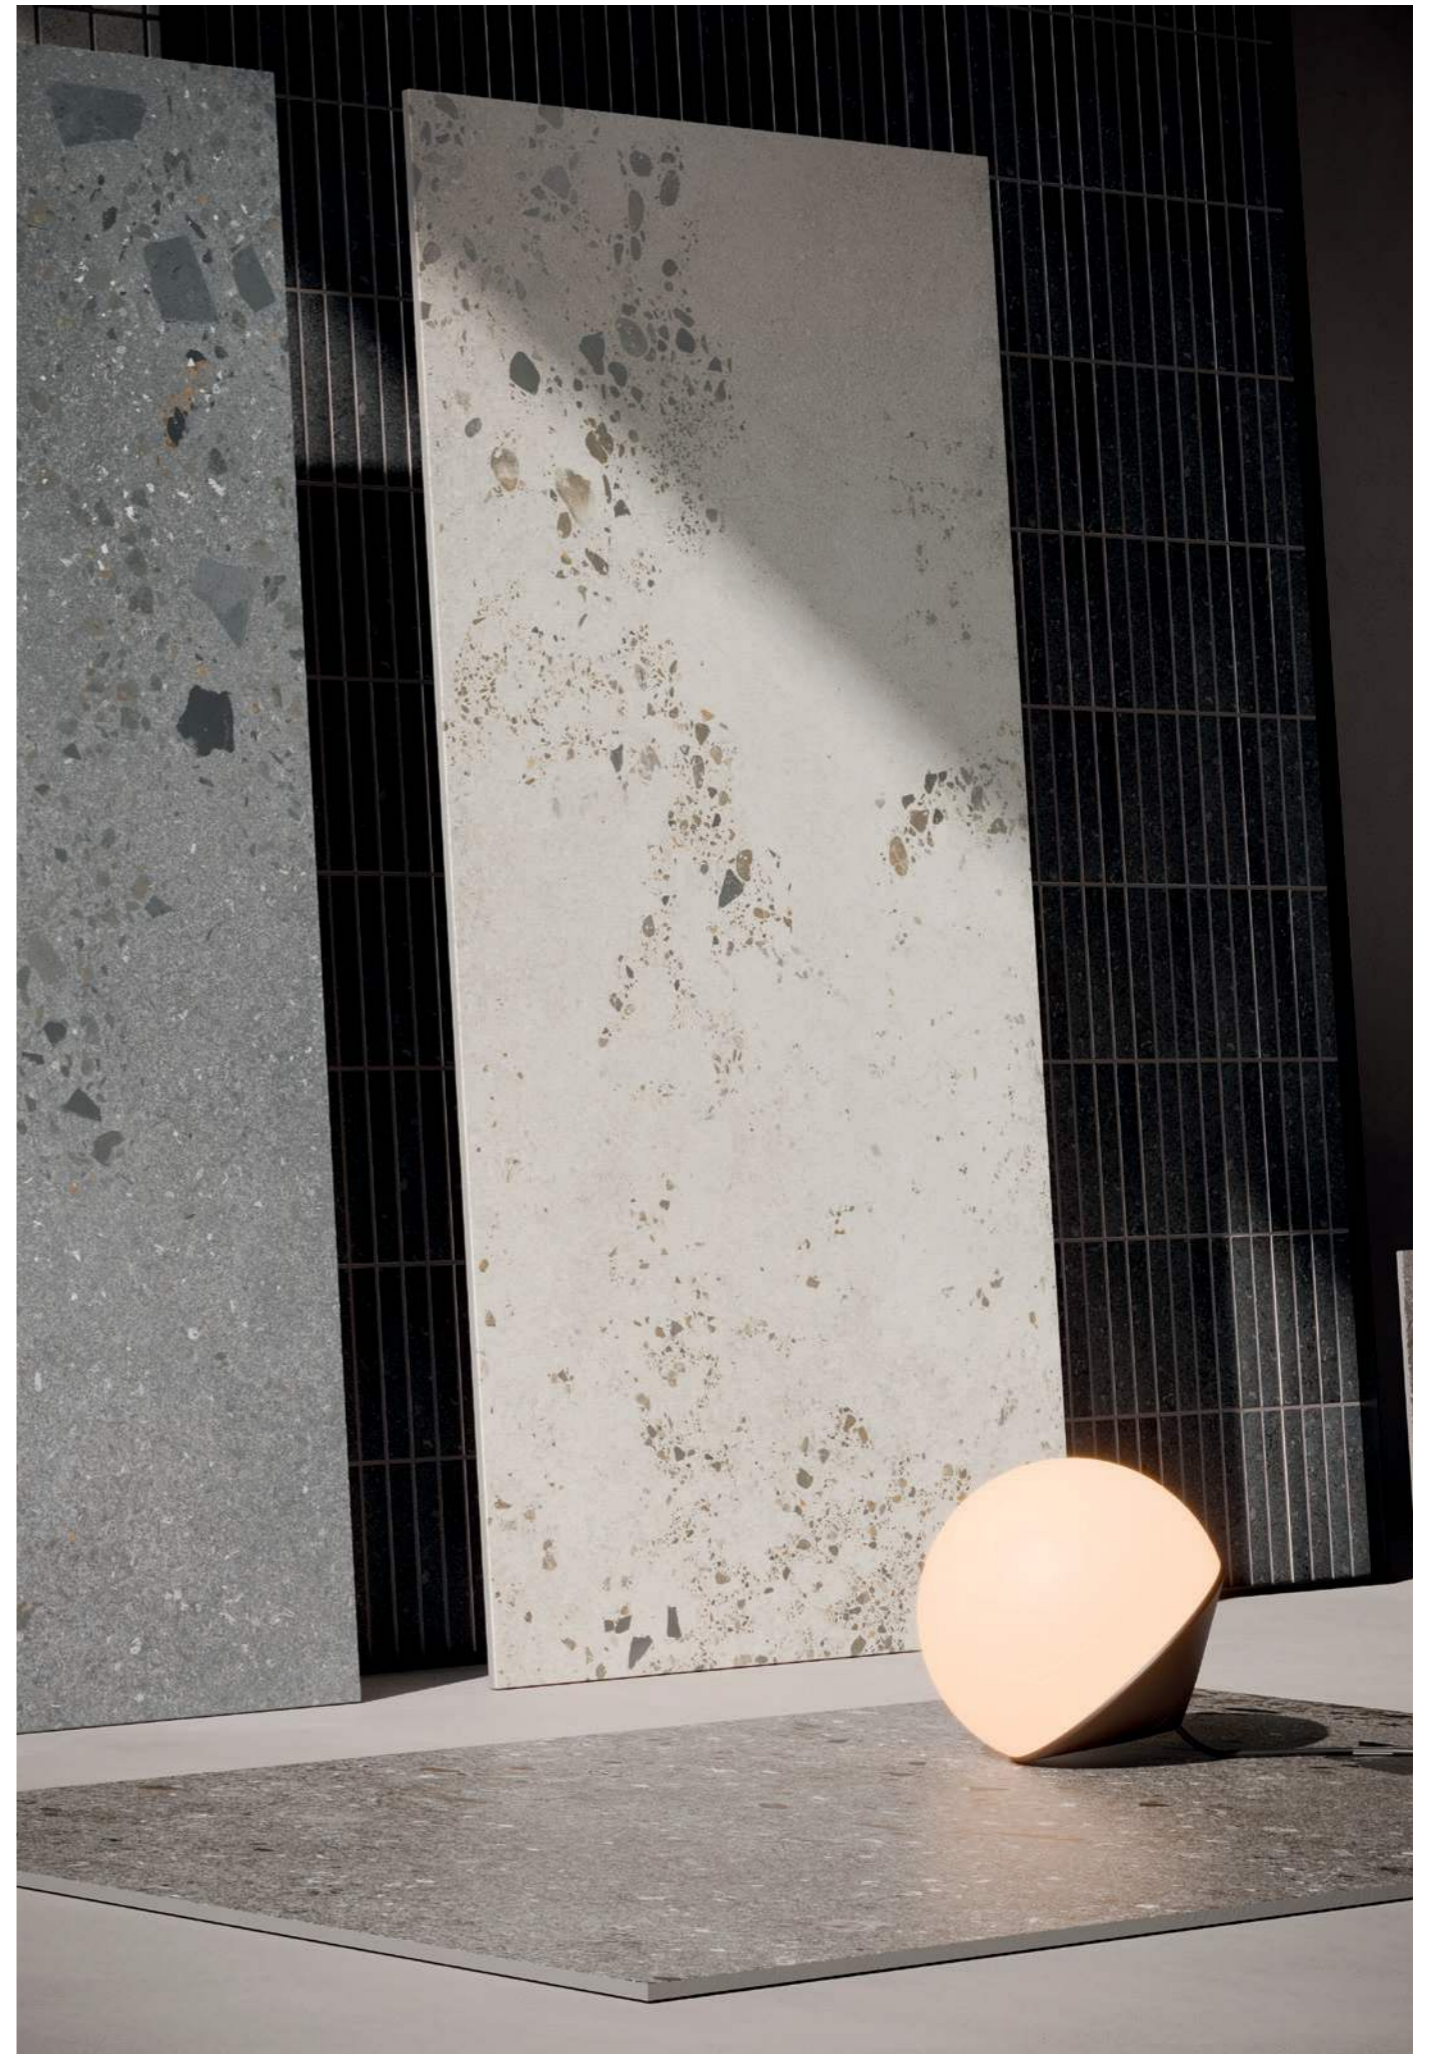

LAB

Inspired by the sleek lines and raw beauty of contemporary architecture, the LAB Collection embodies modernity, sophistication, and practicality. LAB translates the dynamic energy of city life into a tangible, artistic medium.

As you harness the understated elegance of a minimalist city apartment, or refine industrial-inspired workspaces, LAB is here to elevate every design venture. LAB allows your spaces to echo with the vibrant and ever-evolving narratives of city life. Available in 4 distinct shades of gray and you can feel urban stories unfold at the touch of your hand.

Inspirada por las líneas elegantes y la belleza cruda de la arquitectura contemporánea, la colección LAB encarna la modernidad, la sofisticación y la practicidad. LAB traduce la energía dinámica de la vida en la ciudad en un medio artístico tangible.

Ya sea que aproveches la elegancia discreta de un apartamento minimalista en la ciudad o refinas espacios de trabajo inspirados en la industria, LAB está aquí para elevar cada empresa de diseño. LAB permite que tus espacios resuenen con las vibrantes y siempre cambiantes narrativas de la vida en la ciudad. Disponible en 4 tonos distintos de gris, puedes sentir cómo se despliegan historias urbanas al tocar con tu mano.