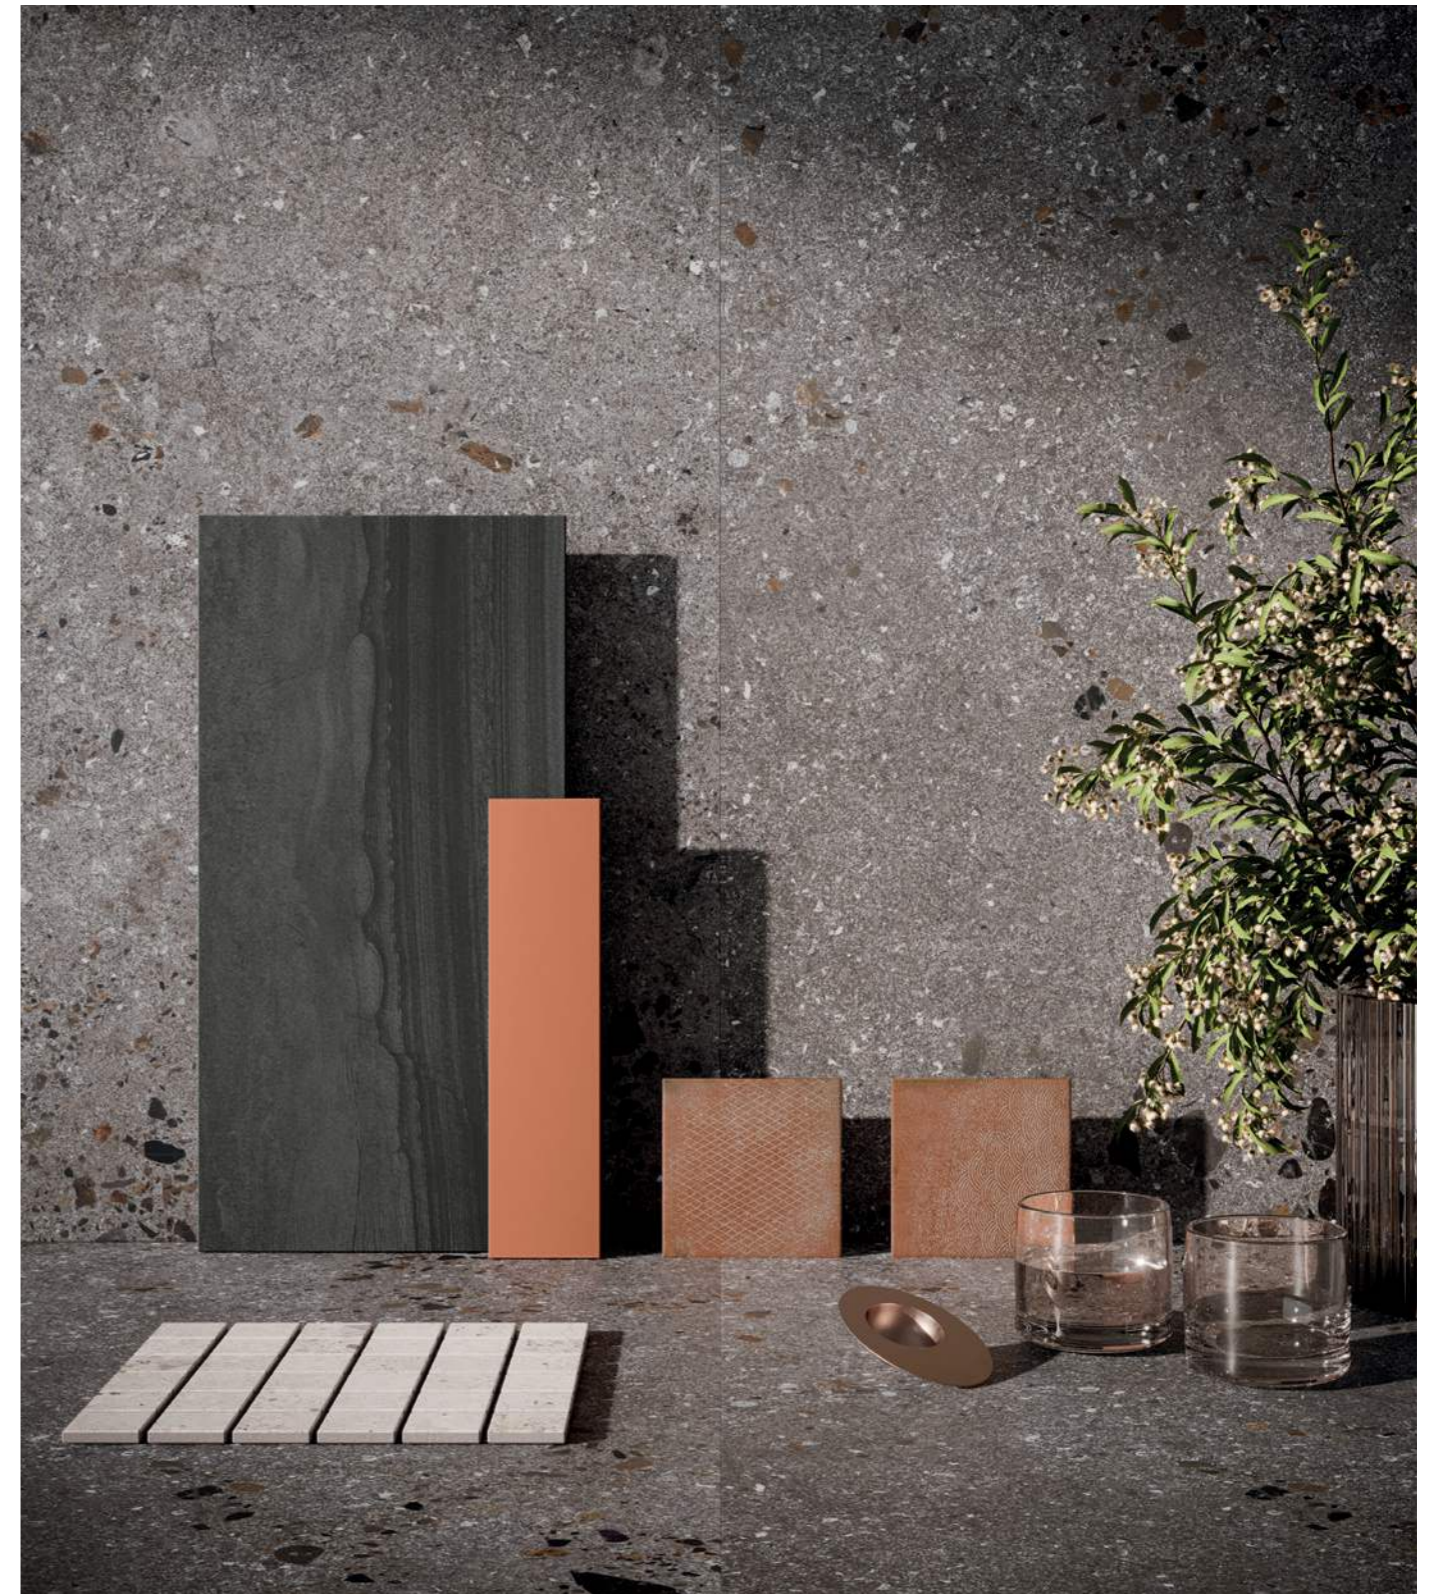

LAB

DISCOVER OUR SIZE OFFERING AT A GLANCE. FIND THE PERFECT SOLUTION FOR YOUR PROJECT WITH A QUICK LOOK AT OUR SIZE GUIDE TO FIND ALL SHAPES, SURFACES AND EDGE FINISHES AVAILABLE IN EACH COLLECTION.

DESCUBRE NUESTRA OFERTA DE TAMAÑOS DE UN VISTAZO. ENCUENTRA LA SOLUCIÓN PERFECTA PARA TU PROYECTO CON UN RÁPIDO VISTAZO A NUESTROS TAMAÑOS. GUÍA PARA ENCONTRAR TODAS LAS FORMAS, SUPERFICIES Y ACABADOS DE BORDE DISPONIBLES EN CADA COLECCIÓN.

AVAILABLE SIZES FORMATOS DISPONIBLES