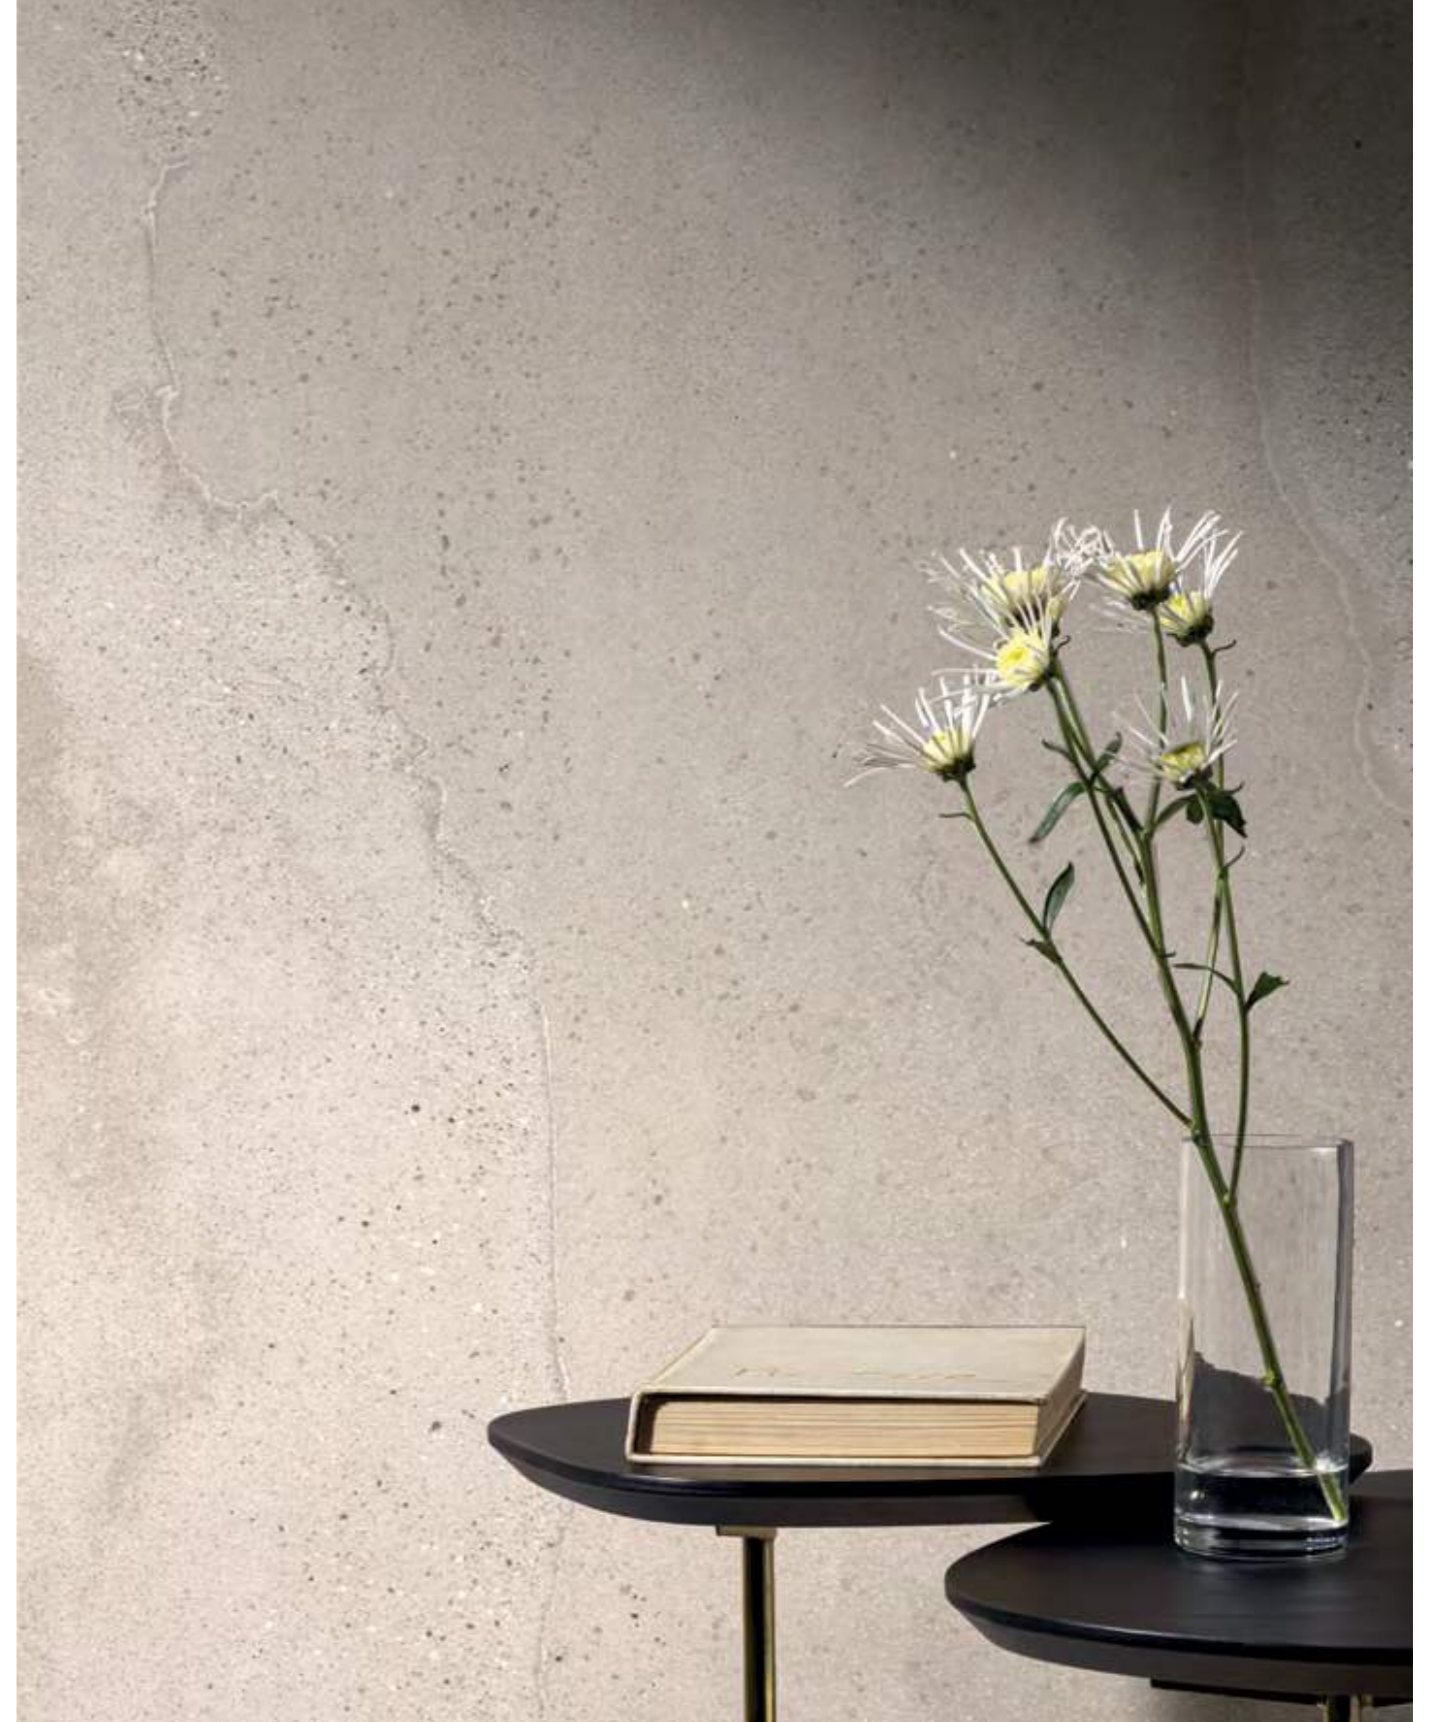

PORTOFINO MIST

Portofino Mist 24x48 NAT RECT