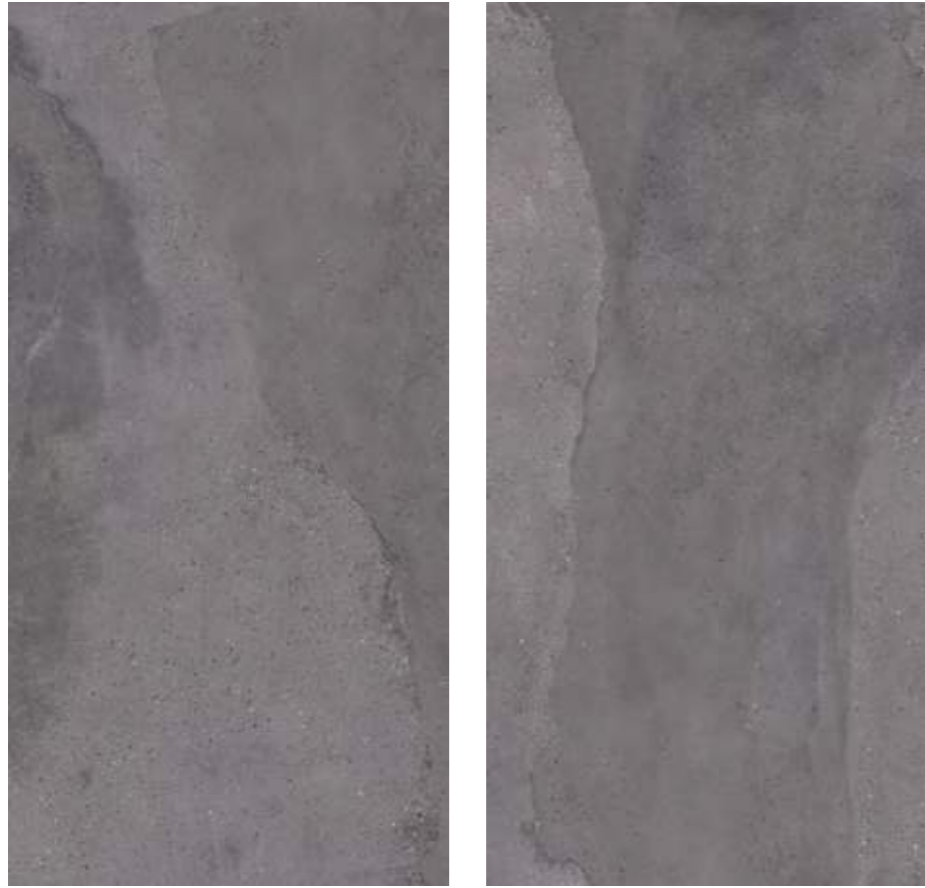

PORTOFINO TWILIGHT

Portofino Twilight 12x24 NAT RECT
Lighthouse Stair Twilight 2x10 GLOSSY PRESSED | Architech Oak Dusk 8x48 NAT RECT