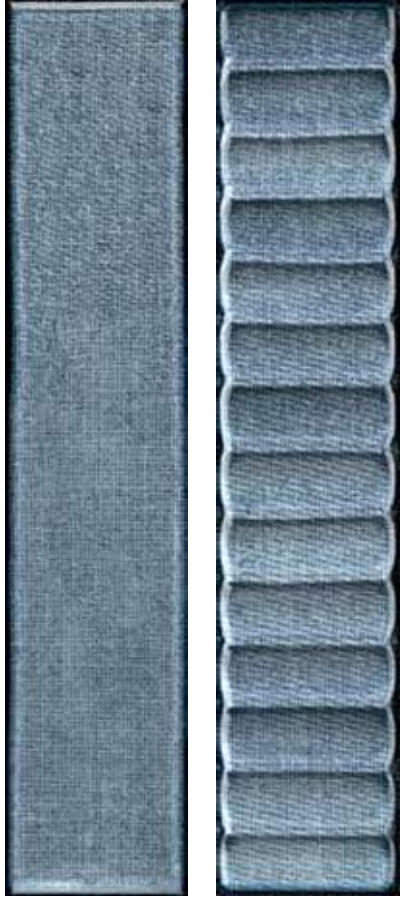

LIGHTHOUSE SEA

Lighthouse Stairs Sea 2x10 GLOSSY PRESSED
Lighthouse Sea 2x10 GLOSSY PRESSED
Portofino Storm 24x48 NAT RECT