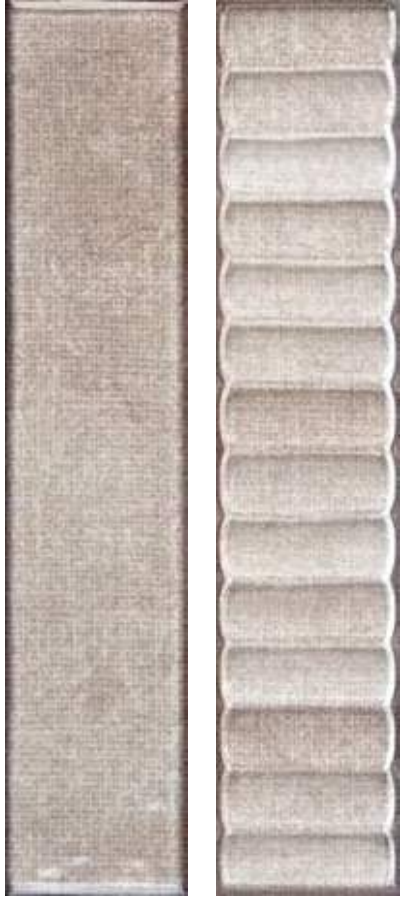

La COLLECCIÓN LIGHTHOUSE.

Portobello America

Transformando espacios y la forma en que te sientes en ellos.

LIGHTHOUSE MIST

Lighthouse Mist 2x10 GLOSSY PRESSED
Lighthouse Stairs Mist 2x10 GLOSSY PRESSED
Portofino Sand 24x48 NAT RECT

LIGHTHOUSE SAND

Lighthouse Sand 2x10 GLOSSY PRESSED
Sandwaves Marshmallow 24x48 NAT RECT

LIGHTHOUSE STORM

Lighthouse Stairs Storm 2x10 GLOSSY PRESSED
Portofino Storm 24x48 NAT RECT

LIGHTHOUSE SUNLIGHT

Lighthouse Sunlight 2x10 GLOSSY PRESSED
Lighthouse Stairs Sunlight 2x10 GLOSSY PRESSED