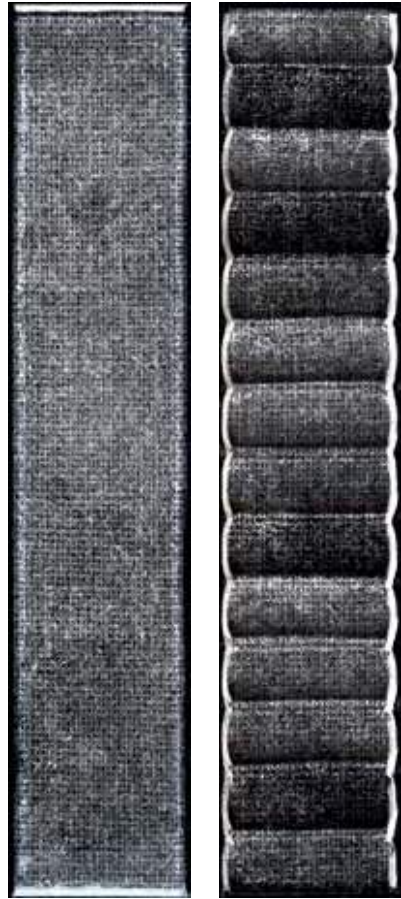

LIGHTHOUSE TWILIGHT

Lighthouse Stairs Twilight 2x10 GLOSSY PRESSED
Portofino Twilight 12x24 NAT RECT
Architech Oak Dusk 8x48 NAT RECT