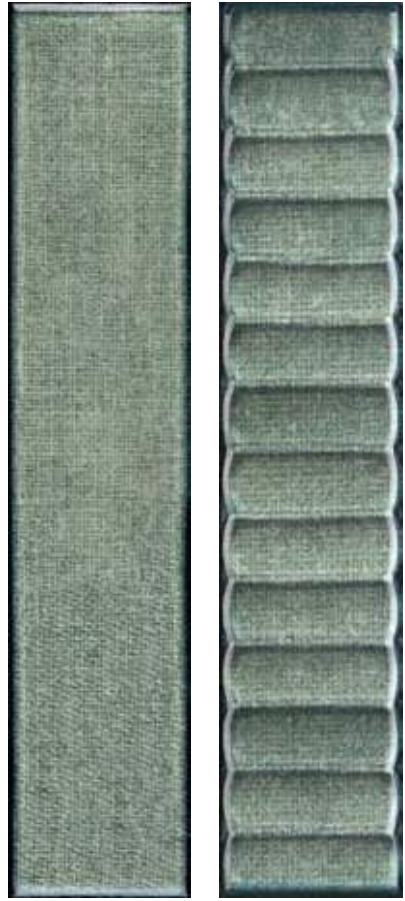

LIGHTHOUSE LEAF

Lighthouse Stairs
Sand | Leaf GLOSSY PRESSED

Lighthouse Mist | Sand | Storm | Sunlight
Twilight | Leaf | Sea 2x10 GLOSSY PRESSED

Portofino Sand 24x48 NAT RECT