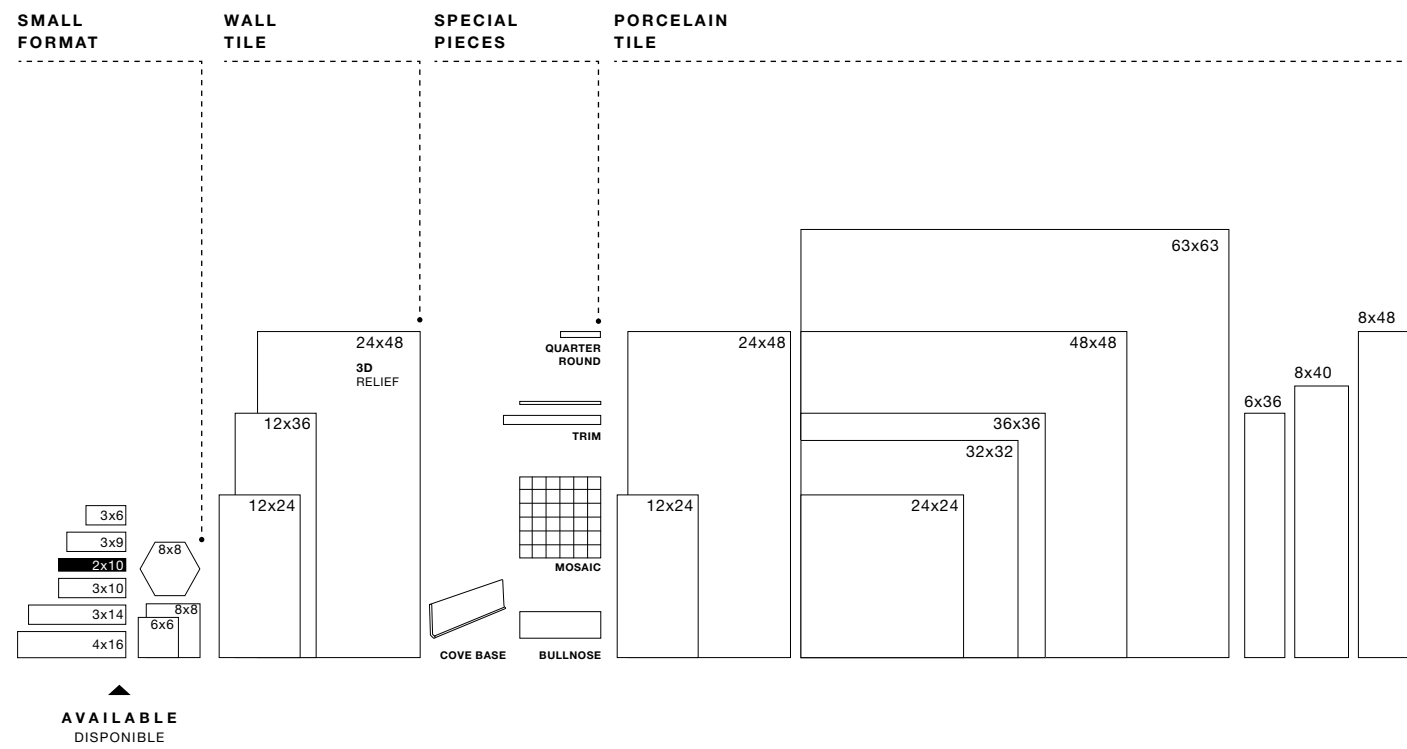

LIGHTHOUSE

DISCOVER OUR SIZE OFFERING AT A GLANCE. FIND THE PERFECT SOLUTION FOR YOUR PROJECT WITH A QUICK LOOK AT OUR SIZE GUIDE TO FIND ALL SHAPES, SURFACES AND EDGE FINISHES AVAILABLE IN EACH COLLECTION.

DESCUBRE NUESTRA OFERTA DE TAMAÑOS DE UN VISTAZO. ENCUENTRA LA SOLUCIÓN PERFECTA PARA TU PROYECTO CON UN RÁPIDO VISTAZO A NUESTROS TAMAÑOS. GUÍA PARA ENCONTRAR TODAS LAS FORMAS, SUPERFICIES Y ACABADOS DE BORDE DISPONIBLES EN CADA COLECCIÓN.

AVAILABLE SIZES FORMATOS DISPONIBLES