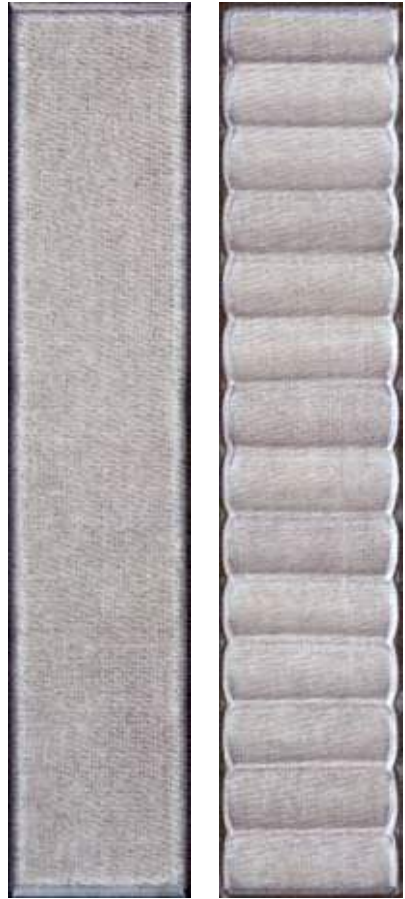

La COLLECCIÓN LIGHTHOUSE.

Portobello America

Transformando espacios y la forma en que te sientes en ellos.

LIGHTHOUSE MIST

Lighthouse Mist 2x10 GLOSSY PRESSED
Lighthouse Stairs Mist 2x10 GLOSSY PRESSED
Portofino Sand 24x48 NAT RECT

LIGHTHOUSE SAND

Lighthouse Sand 2x10 GLOSSY PRESSED
Sandwaves Marshmallow 24x48 NAT RECT

LIGHTHOUSE STORM

Lighthouse Stairs Storm 2x10 GLOSSY PRESSED
Portofino Storm 24x48 NAT RECT

LIGHTHOUSE SUNLIGHT

Lighthouse Sunlight 2x10 GLOSSY PRESSED
Lighthouse Stairs Sunlight 2x10 GLOSSY PRESSED