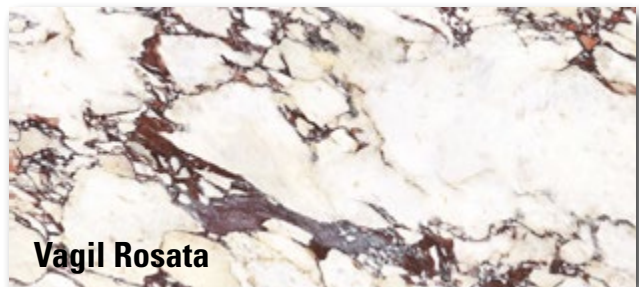

MARMI ALPI

The essence of Marmi Alpi offers a contemporary feel with all the sensations of marble & strong veining. A perfect combination of natural inspiration & industrial technology.

COLOR BODY PORCELAIN

Sizes/Finishes:

12x24 Matte & Polished: Bianco Dolomite, Calcatta Black, Saint Laurent, Statuario & Statuario Mare
 24x24 Polished: Bianco Dolomite, Calcatta Black, Saint Laurent, Statuario & Statuario Mare
 24x48 Matte & Polished: Bianco Dolomite, Statuario, Statuario Mare & Vagil Rosata