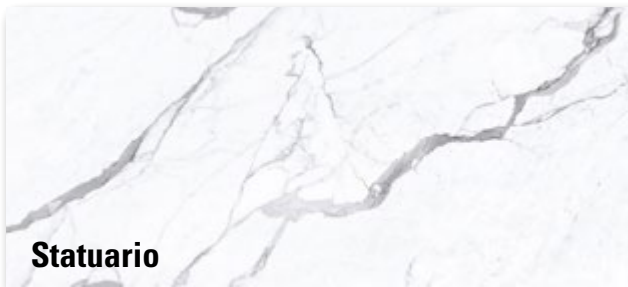

MARMI ALPI

The essence of Marmi Alpi offers a contemporary feel with all the sensations of marble & strong veining. A perfect combination of natural inspiration & industrial technology.

COLOR BODY PORCELAIN

Sizes/Finishes:

12x24 Matte & Polished: Bianco Dolomite, Calcatta Black, Saint Laurent, Statuario & Statuario Mare
 24x24 Polished: Bianco Dolomite, Calcatta Black, Saint Laurent, Statuario & Statuario Mare
 24x48 Matte & Polished: Bianco Dolomite, Statuario, Statuario Mare & Vagil Rosata