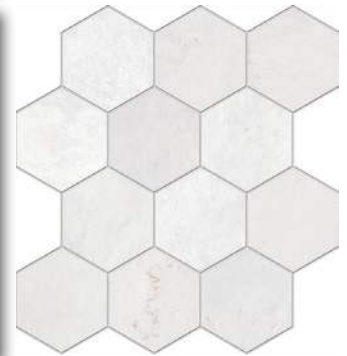

CASA

COLOR BODY PORCELAIN

olympiatile+stone
www.olympiatile.com

16"x16" Matte (Rectified) & 12"x13" Matte Hex Mosaic

Dark Peat

Goldensun

TRIMS

Contact your local sales rep for trim solutions.

TECHNICAL

RESULTS CONFORM

DCOF AcuTest	≥ 0.42
Breaking Strength	ASTM C648
Stain Resistance	ASTM C1378
Chemical Resistance	ASTM C650
Abrasion Rating	5

SHADE VARIATION

V4 Substantial Variation

Plymouth, MN | 763.545.5455 • 800.288.3026
Des Moines, IA | 515.270.4920 • 800.320.1387
Omaha, NE | 402.614.9010 • 877.687.6636

kate-lotile & stone

a division of olympia tile (usa), inc.

kate-lotile & stone