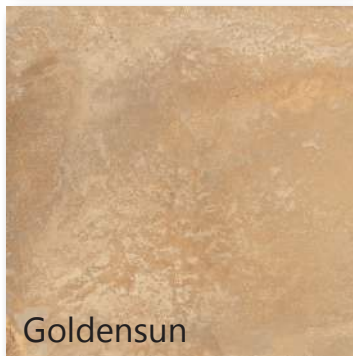

Dark Peat

Goldensun