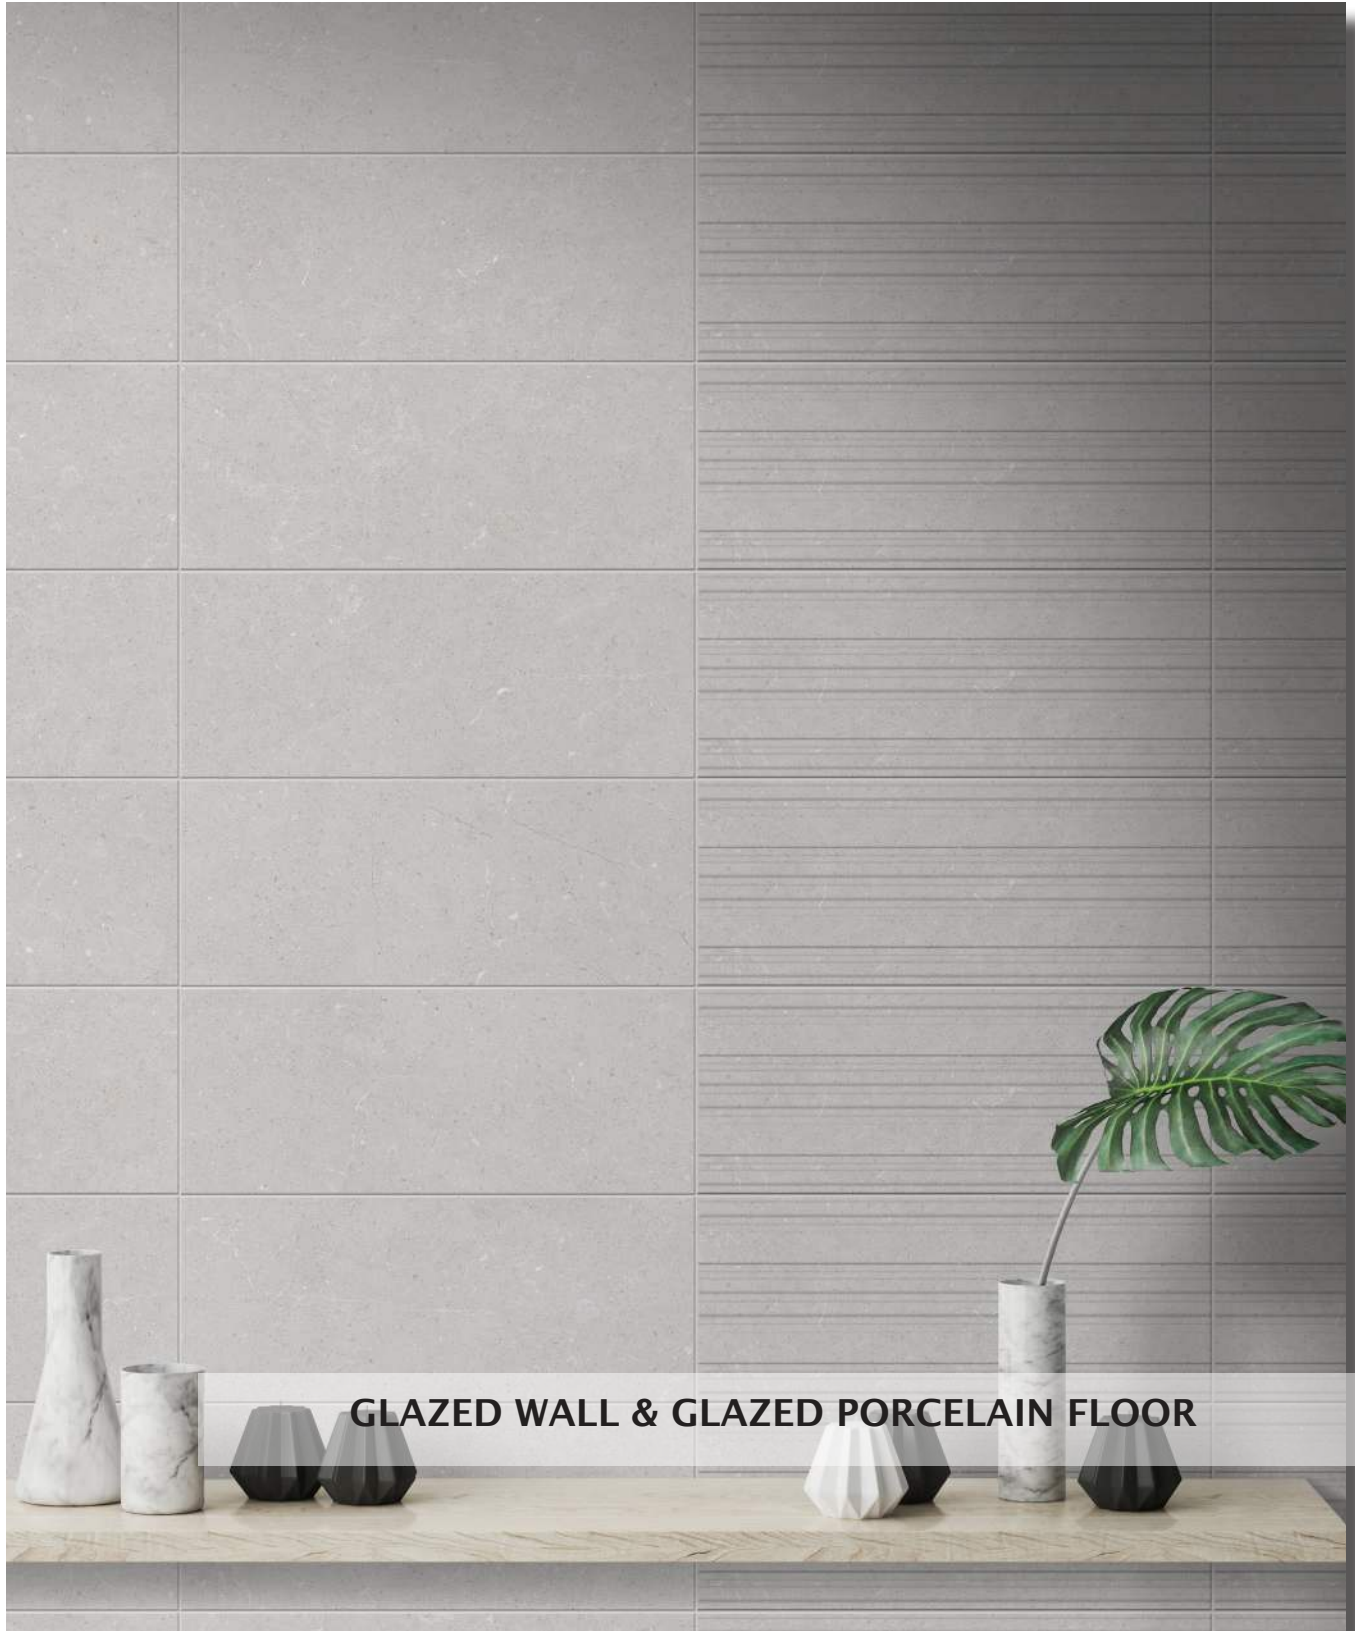

MADISON

A collection inspired by a limestone design with soft veining. This floor & wall combination conveys a traditional mood and timeless elegance, but is also able to define architectural and interior design projects with a modern appeal.

GLAZED WALL & GLAZED PORCELAIN FLOOR

MADISON

GLAZED WALL & GLAZED PORCELAIN FLOOR

olympiatile+stone 

www.olympiatile.com

8"x20" Wall, 18"x18" & 12"x24" Floor - Matte (Non-Rectified)

8"x20" Wall Decor - Matte (Non-Rectified)